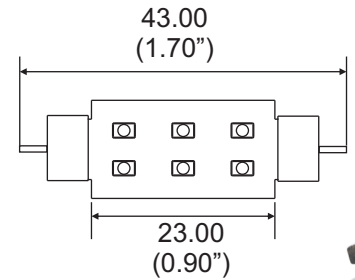

*US7,307,391, International Patents Pending

HWD.6 LED FESTOON LAMPS

general purpose use LED light source

LED Smart
lighting

OPTIONAL DIMENSIONS

ACTUAL SIZE

Tolerance= +/- 1.0mm (0.02")

OPTIONAL:
LOOPED END
(CARTRIDGE STYLE)

TOP VIEW

NOTE: For cartridge style looped end, the cartridge can be fitted over the LED festoon end cap.

SPECIFICATIONS

Product Part Number	Electrical Specification						Optical Specification				
	Input Voltage (V)			Input Current (mA)	Voltage Type	power consumption (Watt)	Intensity (Estimate) (Lumens)	Viewing angle (Degree)	Color Temperature (Kelvin)		
	MIN	to	MAX	TYP	AC/DC				MIN	TYP	MAX
HWD.6X-504	22Vac	to	30Vac	27	24Vac	0.65	49	120	4600	5000	5600
	22Vdc	to	26Vdc	28	24Vdc	0.67	51				
HWD.6X-354	22Vac	to	30Vac	27	24Vac	0.65	38		3200	3500	3800
	22Vdc	to	26Vdc	28	24Vdc	0.67	39				
HWD.6X-284	22Vac	to	30Vac	27	24Vac	0.65	37		2500	2800	2820
	22Vdc	to	26Vdc	28	24Vdc	0.67	38				