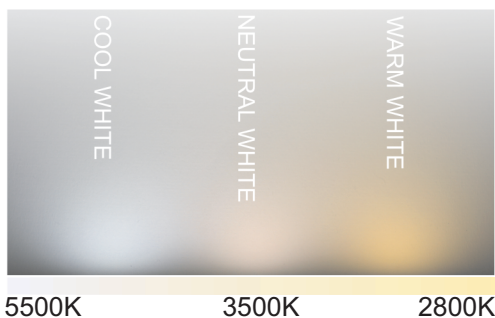

HWD.6 LED FESTOON LAMPS

general purpose use LED light source

LED Smart
lighting

Patent Pending

STANDARD WATER
RESISTANT TYPE

STANDARD FEATURES

- Fits standard festoon socket (1 7/8")
- Cool, Neutral, and Warm White Colors
- 24VAC/DC operation
- Dimmable, with Low Voltage Magnetic Dimmer
- Aluminum Housing, with clear lens, for damp areas, or exposed installations.

OPTIONAL FEATURES

- No aluminum housing

HOUSING DIMENSIONS

COLORS

5500K

3500K

2800K

DESCRIPTION