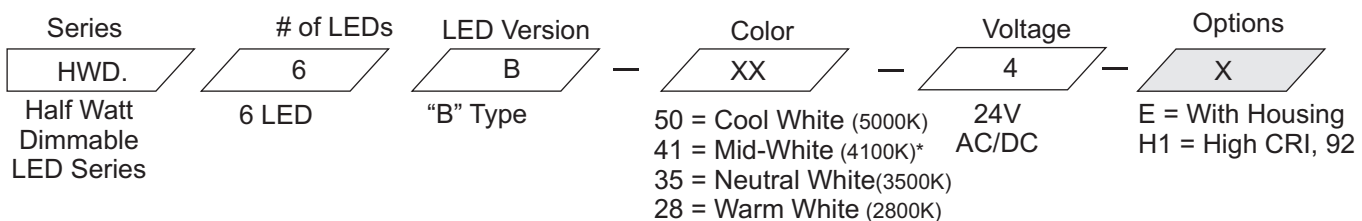

ORDERING INFORMATION

Examples:

HWD.6B-504 - HWD LED Festoon, Cool White, 12V

HWD.6B-284-E - HWD LED Festoon, Warm White, 12V, With Housing

*Special Order, contact factory