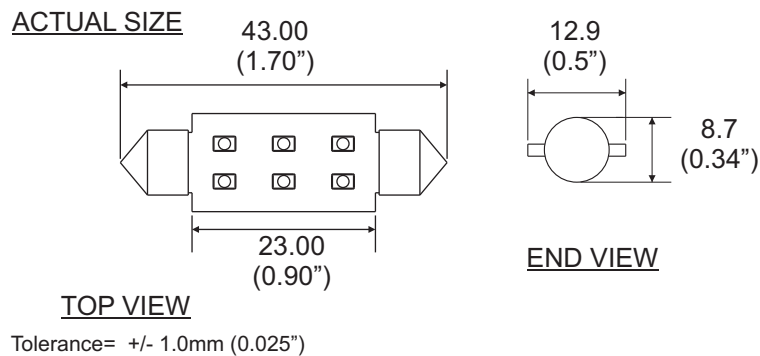

HWD.6 LED FESTOON LAMPS

general purpose use LED light source

LED Smart
lighting

Patent Pending

STANDARD WATER
RESISTANT TYPE

STANDARD FEATURES

- Fits standard festoon socket (1 7/8")
- Cool, Neutral, and Warm White Colors
- 24VAC/DC operation
- Dimmable, with Low Voltage Magnetic Dimmer
- Aluminum Housing, with clear lens, for damp areas, or exposed installations.

OPTIONAL FEATURES

- No aluminum housing

HOUSING DIMENSIONS

COLORS

5500K

3500K

2800K

DESCRIPTION

TOP VIEW

NOTE: For cartridge style looped end, the cartridge can be fitted over the LED festoon end cap.

SPECIFICATIONS

Product Part Number	Electrical Specification						Optical Specification				
	Input Voltage (V)			Input Current (mA)	Voltage Type	power consumption (Watt)	Intensity (Estimate) (Lumens)	Viewing angle (Degree)	Color Temperature (Kelvin)		
	MIN	to	MAX	TYP	AC/DC				MIN	TYP	MAX
HWD.6X-504	22Vac	to	30Vac	27	24Vac	0.65	49	120	4600	5000	5600
	22Vdc	to	26Vdc	28	24Vdc	0.67	51				
HWD.6X-354	22Vac	to	30Vac	27	24Vac	0.65	38		3200	3500	3800
	22Vdc	to	26Vdc	28	24Vdc	0.67	39				
HWD.6X-284	22Vac	to	30Vac	27	24Vac	0.65	37		2500	2800	2820
	22Vdc	to	26Vdc	28	24Vdc	0.67	38				