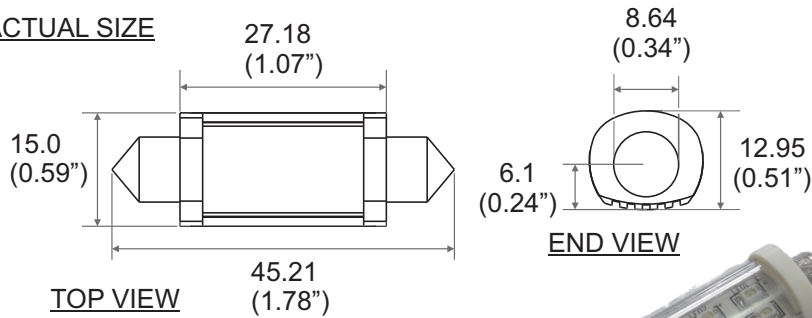

*US7,307,391, International Patents Pending

HWD.6 LED FESTOON LAMPS

general purpose use LED light source

LED Smart
lighting

OPTIONAL DIMENSIONS

ACTUAL SIZE

Tolerance= +/- 1.0mm (0.02")

OPTIONAL:
LOOPED END
(CARTRIDGE STYLE)

TOP VIEW

NOTE: For cartridge style looped end, the cartridge can be fitted over the LED festoon end cap.

SPECIFICATIONS

Product Part Number	Electrical Specification						Optical Specification				
	Input Voltage (V)			Input Current (mA)	Voltage Type	power consumption (Watt)	Intensity (Estimate) (Lumens)	Viewing angle (Degree)	Color Temperature (Kelvin)		
	MIN	to	MAX	TYP	AC/DC				MIN	TYP	MAX
HWD.6X-504	22Vac	to	30Vac	27	24Vac	0.65	49	120	4600	5000	5600
	22Vdc	to	26Vdc	28	24Vdc	0.67	51				
HWD.6X-354	22Vac	to	30Vac	27	24Vac	0.65	38		3200	3500	3800
	22Vdc	to	26Vdc	28	24Vdc	0.67	39				
HWD.6X-284	22Vac	to	30Vac	27	24Vac	0.65	37		2500	2800	2820
	22Vdc	to	26Vdc	28	24Vdc	0.67	38				