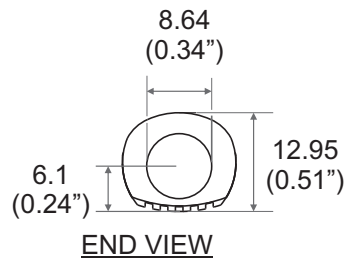

STANDARD FEATURES

- Fits standard festoon socket (1 7/8")
- Cool, Neutral, and Warm White Colors
- 12VAC or 24VAC
- Operating Temperature: - 30°C(-22°F) to 50°C (122°F)
- Viewing Angle: 120

OPTIONAL FEATURES

HOUSING DIMENSIONS

ACTUAL SIZE

Weight = 6.5g

Tolerance= +/- 0.2mm (0.01")

LED FESTOON LAMPS

LED Smart
lighting

general purpose use LED light source

COLORS