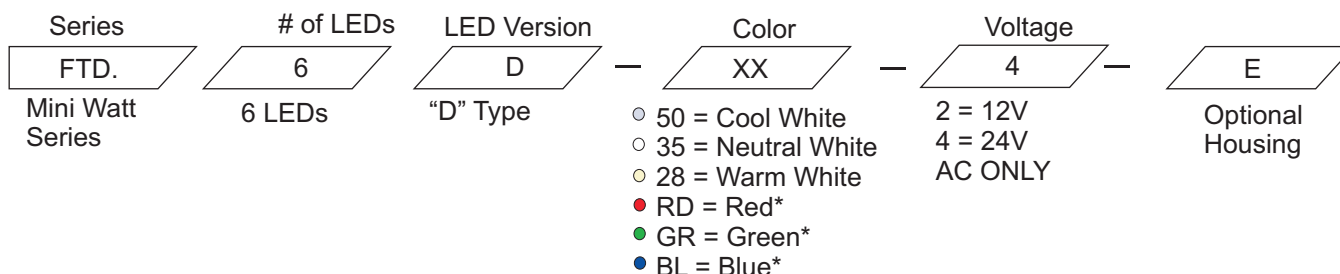

ORDERING INFORMATION

Examples:

FTD.6D-504 - Mini Watt LED Festoon, 6 LED, Cool White, 24VAC
FTD.6D-284 - Mini Watt LED Festoon, 6 LED, Warm White, 24VAC

*Special Order, contact factory