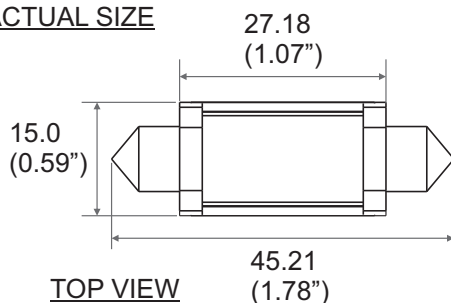

STANDARD FEATURES

- Fits standard festoon socket (1 7/8")
- Cool, Neutral, and Warm White Colors
- 12VAC or 24VAC
- Operating Temperature: - 30°C(-22°F) to 50°C (122°F)
- Viewing Angle: 120

OPTIONAL FEATURES

HOUSING DIMENSIONS

ACTUAL SIZE

Weight = 6.5g

Tolerance= +/- 0.2mm (0.01")

LED FESTOON LAMPS

LED Smart
lighting

general purpose use LED light source

COLORS